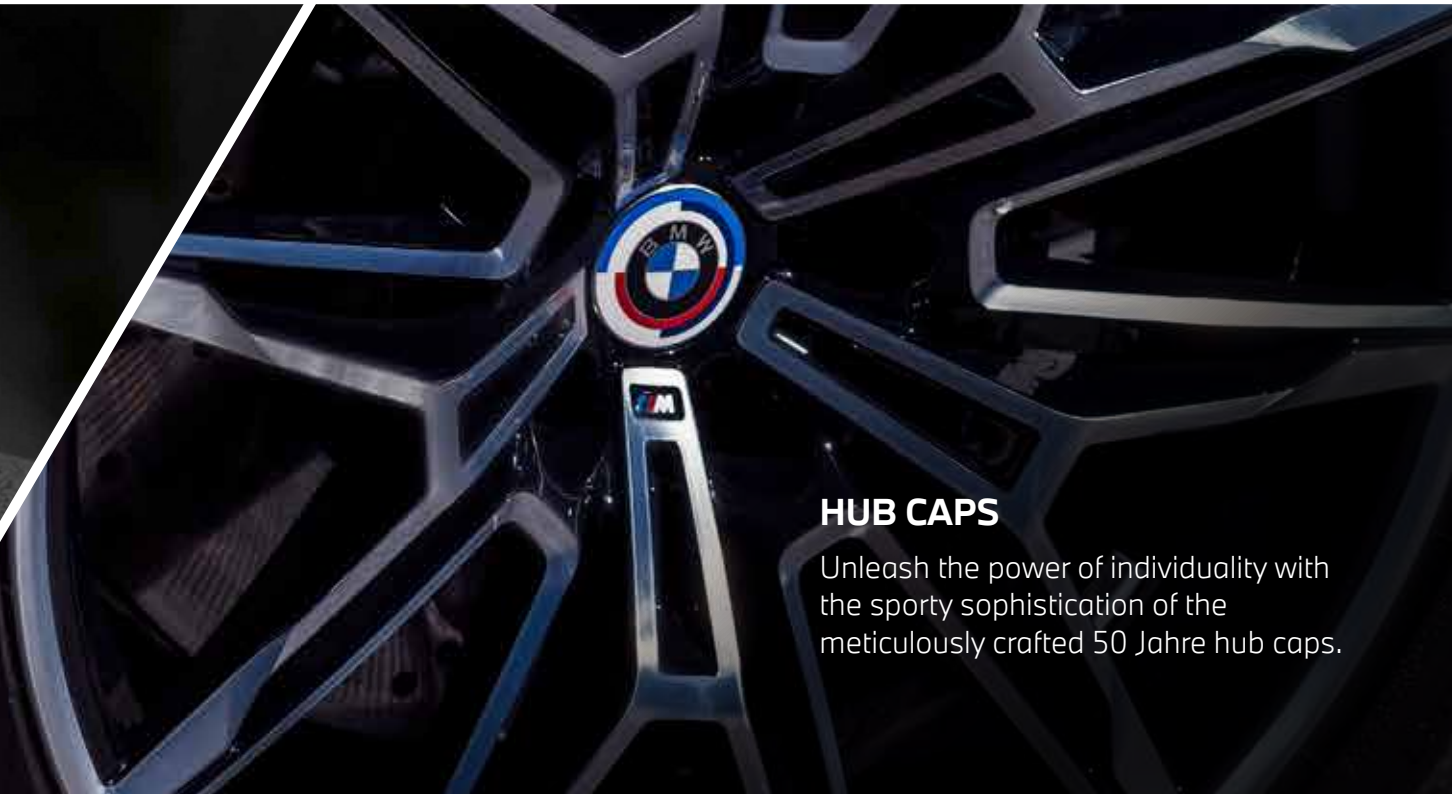

HUB CAPS

Unleash the power of individuality with the sporty sophistication of the meticulously crafted 50 Jahre hub caps.